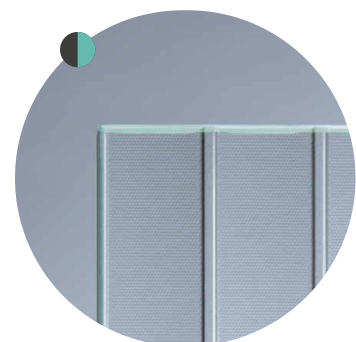

The simplicity of lines of the texture of VISIOSUN results in a minimalist form, which is in line with the current trends. The glass guarantees excellent colour rendition, whereas the sharpness of the pattern makes it perfectly visible from afar!

**DIFFERENT PROCESSING POSSIBILITIES**

VISIOSUN can be tempered and laminated, guaranteeing the top-level safety.

VISIOSUN decorative glass constitutes an apt answer to the needs of designers and architects. Many possible applications of this glass make it willingly used in classical as well as avant-garde arrangements.

**DIFFERENT SIZES TAILORED TO INDIVIDUAL REQUIREMENTS**

VISIOSUN is available in the following sizes:

- 4mm i 6mm - 2000mmx3210mm
- 8mm - 2040mmx3300mm
- 8mm - 2040mmx4350mm

Compare and choose a pattern that will be perfect for your project!

VISIOSUN on DIAMANT  
- a clearly lighter pane edge and perfect neutrality

ESTRIADO  
- patterned glass with a fine texture on PLANICLEAR

MASTER-LIGNE  
- glass from the MASTERGLASS range on PLANICLEAR

- high privacy
- medium privacy