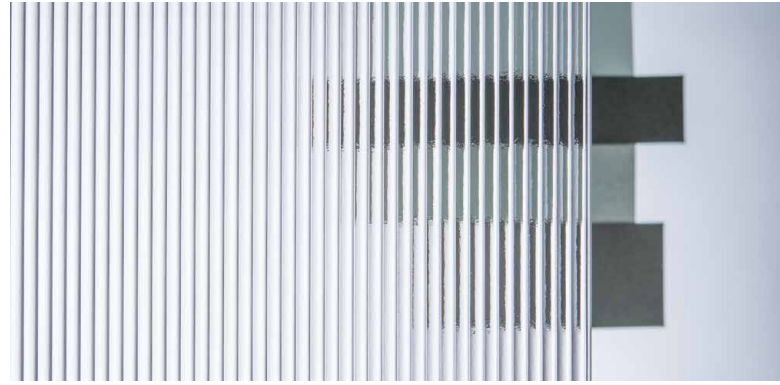

VISIONSUN - A NEW VISION OF GLASS

The subtle texture of the glass constitutes an attractive decorative element for:

- partition walls,
- glazed doors and door elements,
- elements of shelves and other furniture units,
- balustrades,
- shower enclosures
- wall cladding.

DIFFERENT PROCESSING POSSIBILITIES

VISIOSUN can be tempered and laminated, guaranteeing the top-level safety.

VISIOSUN decorative glass constitutes an apt answer to the needs of designers and architects. Many possible applications of this glass make it willingly used in classical as well as avant-garde arrangements.

DIFFERENT SIZES TAILORED TO INDIVIDUAL REQUIREMENTS

VISIOSUN is available in the following sizes:

- 4mm i 6mm - 2000mmx3210mm
- 8mm - 2040mmx3300mm
- 8mm - 2040mmx4350mm

Compare and choose a pattern that will be perfect for your project!